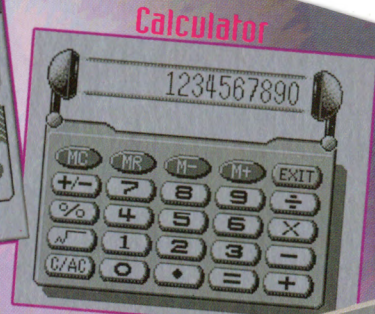

- Extensive library of exciting game carts [available separately]
- Revolutionary touch screen/stylus interface
- Exceptional graphics & animation
- Incredible speech, music & sound
- Optional access to the game.com Web site [additional equipment required]
- Built-in organizer functions: phone directory, calendar, calculator
- Built-in, touch screen version of Solitaire
- Optional access to text-based Internet and email services [additional equipment required]

Built in!

TIGER
ELECTRONICS, LTD.

Tiger Electronics, Ltd.
980 Woodlands Parkway
Vernon Hills, IL 60061
1-888-TIGER-SOS
1-847-913-8100
To order products: 1-888-377-3335
www.game.com

**MADE AND PRINTED
IN CHINA**

©, TM & © 1998 Tiger Electronics, Ltd.
All rights reserved. TIGER is a trademark,
and game.com and the TIGER logo are
registered trademarks of Tiger
Electronics, Ltd. All other trademarks
are the property of their respective
companies.

Requires 4 "AA"/LR6 Size Batteries
(Not Included)

Printed on
Recycled Paper

717700063BCTI-01

812633*