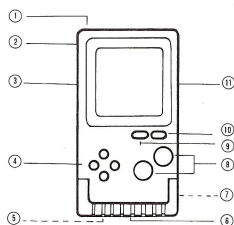

TRAVELL-MATE™

WATARA®

TRAVELL - MATE™

WATARA®

TRAVELL-MATE™

CHARACTERISTIC - ACTION GAMES

- Jumbo Display
- 70mm X 70mm Dot Matrix LCD
- 25600 Pixel Resolution
- High resolution and 4 grey level
- Built-in video controller
- Powerful CPU and micro-processors with special customer design
- 4 output channel with sound and voice stereo effect
- Interchangeable game cartridges
- Communication interface and 4 data lines for interconnection feature
- Four direction control plus screen contrast and earphones volume control
- Can enjoy and play anywhere ---TRAVELL-MATE

MODEL NO. 9109

TRAVELLMATE™

Thank you for selecting the WATARA® TRAVELL-MATE
SECTION 1

TRAVELL-MATE Features

1. Power Switch (POWER)
2. External Power Supply Jack
3. Contrast Adjustment (CONSTRAST)
4. Direction Buttons
5. Battery Cover (back)
6. Headphone Jack (PHONES ♪)
7. Speaker
8. "A" & "B" Buttons — Please refer the game cartridges instruction.
9. Select Buttons
10. Start Buttons
11. Volume Dial (VOLUME)